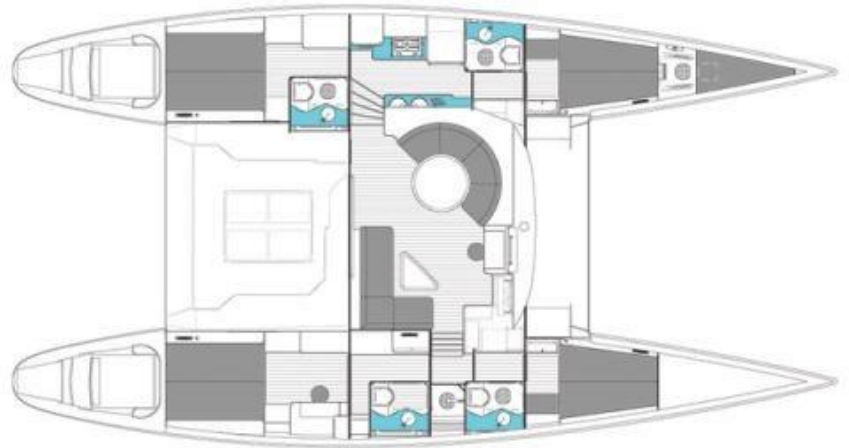

**Manufacturer:** Beneteau  
**Year Built:** 2008  
**Fuel Type:** Diesel  
**Engines:** 2  
**Engine power:** 75 kw  
**Length:** 17,06 m  
**Draft:** 1,4 m  
**Beam:** 9,15 m  
**Cabins:** 4  
**Crew:** 1

# Lagoon 570