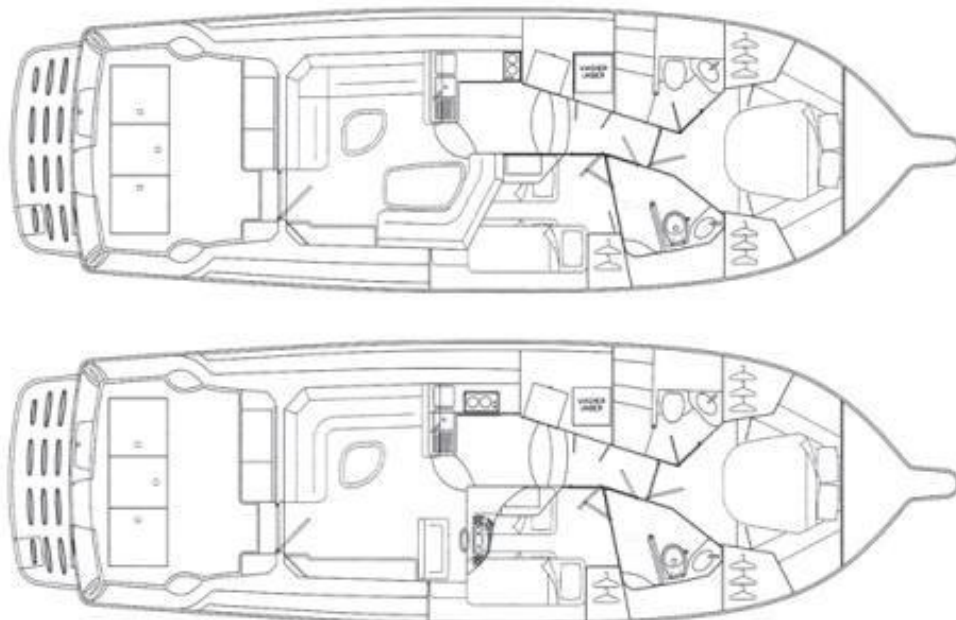

M O R E T T I

Y A C H T S

RIVIERA 42

Big Game Fishing

Year Built: 2006

Fuel Type: Diesel

Engines: 2

Cruising speed: 22 kn

Engine power: 500 kw

Length: 15,5 m

Draft: 1.27 m

Beam: 4.54 m

Cabins: 2

Crew: 1