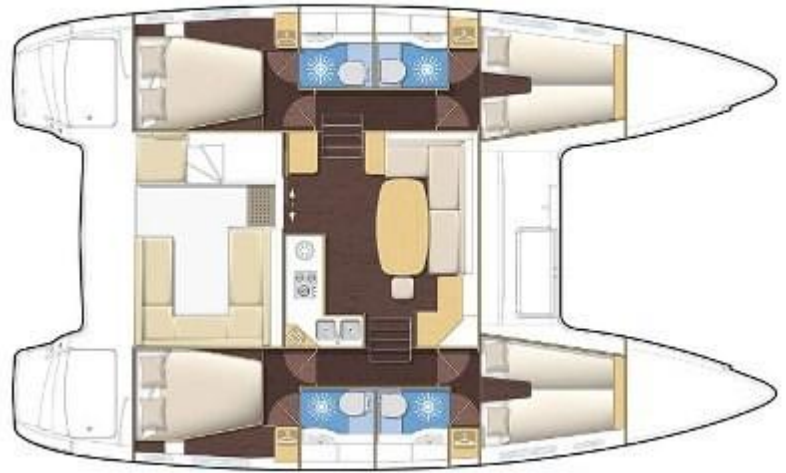

Location: Croatia
Manufacturer: Beneteau
Year Built: 2010
Fuel Type: Diesel
Engines: 2
Engine power: 40 kw
Length: 11,97 m
Draft: 1,21 m
Beam: 7,25 m
Cabins: 6

Additional:

sprayhood, steering wheel, el. anchor winch, 2 x el. refrigerator, 220 v shore connection, GPS chart plotter, autopilot, cd player, hot water, dinghy, stern shower.

Lagoon 400

AVAILABILITY

| From | To |
|------------|------------|
| 01-01-2016 | 12-05-2016 |
| 12-05-2016 | 02-06-2016 |
| 02-06-2016 | 16-06-2016 |
| 16-06-2016 | 30-06-2016 |
| 30-06-2016 | 25-08-2016 |
| 25-08-2016 | 15-09-2016 |
| 15-09-2016 | 29-09-2016 |
| 29-09-2016 | 13-10-2016 |
| 13-10-2016 | 31-12-2016 |