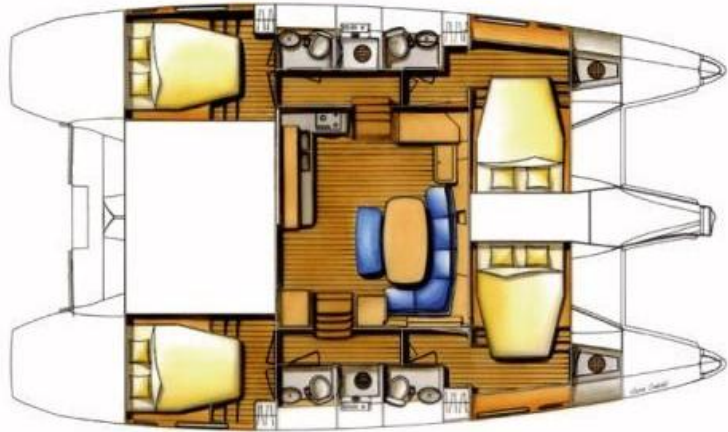

Location: Croatia
Manufacturer: Beneteau
Year Built: 2008
Fuel Type: Diesel
Engines: 2
Engine power: 40 kw
Length: 12,61 m
Draft: 1,26 m
Beam: 7,5 m
Cabins: 5

Additional:

VHF, GPS with plotter, autopilot, Nautical charts, nautical guide, 220 V shore connection, DVD -MP3, refrigerator, Steering Wheel, Anchor, Life jackets, Liferaft, LINEN, towels, DINGHY